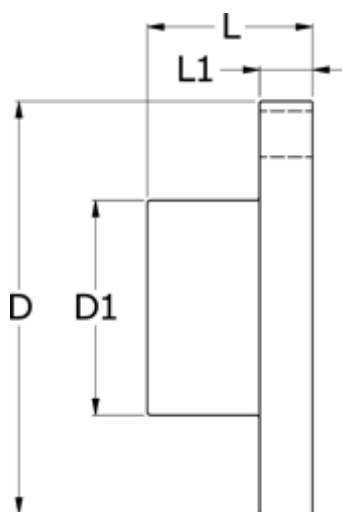

Article number: 330714401

Description: Coupling Rupex size 144  
Part 1

## Measures

---

D	= 144
D1	= 76
L	= 55
L1	= 16
Max bore	= 45
Torque (N m)	= 500